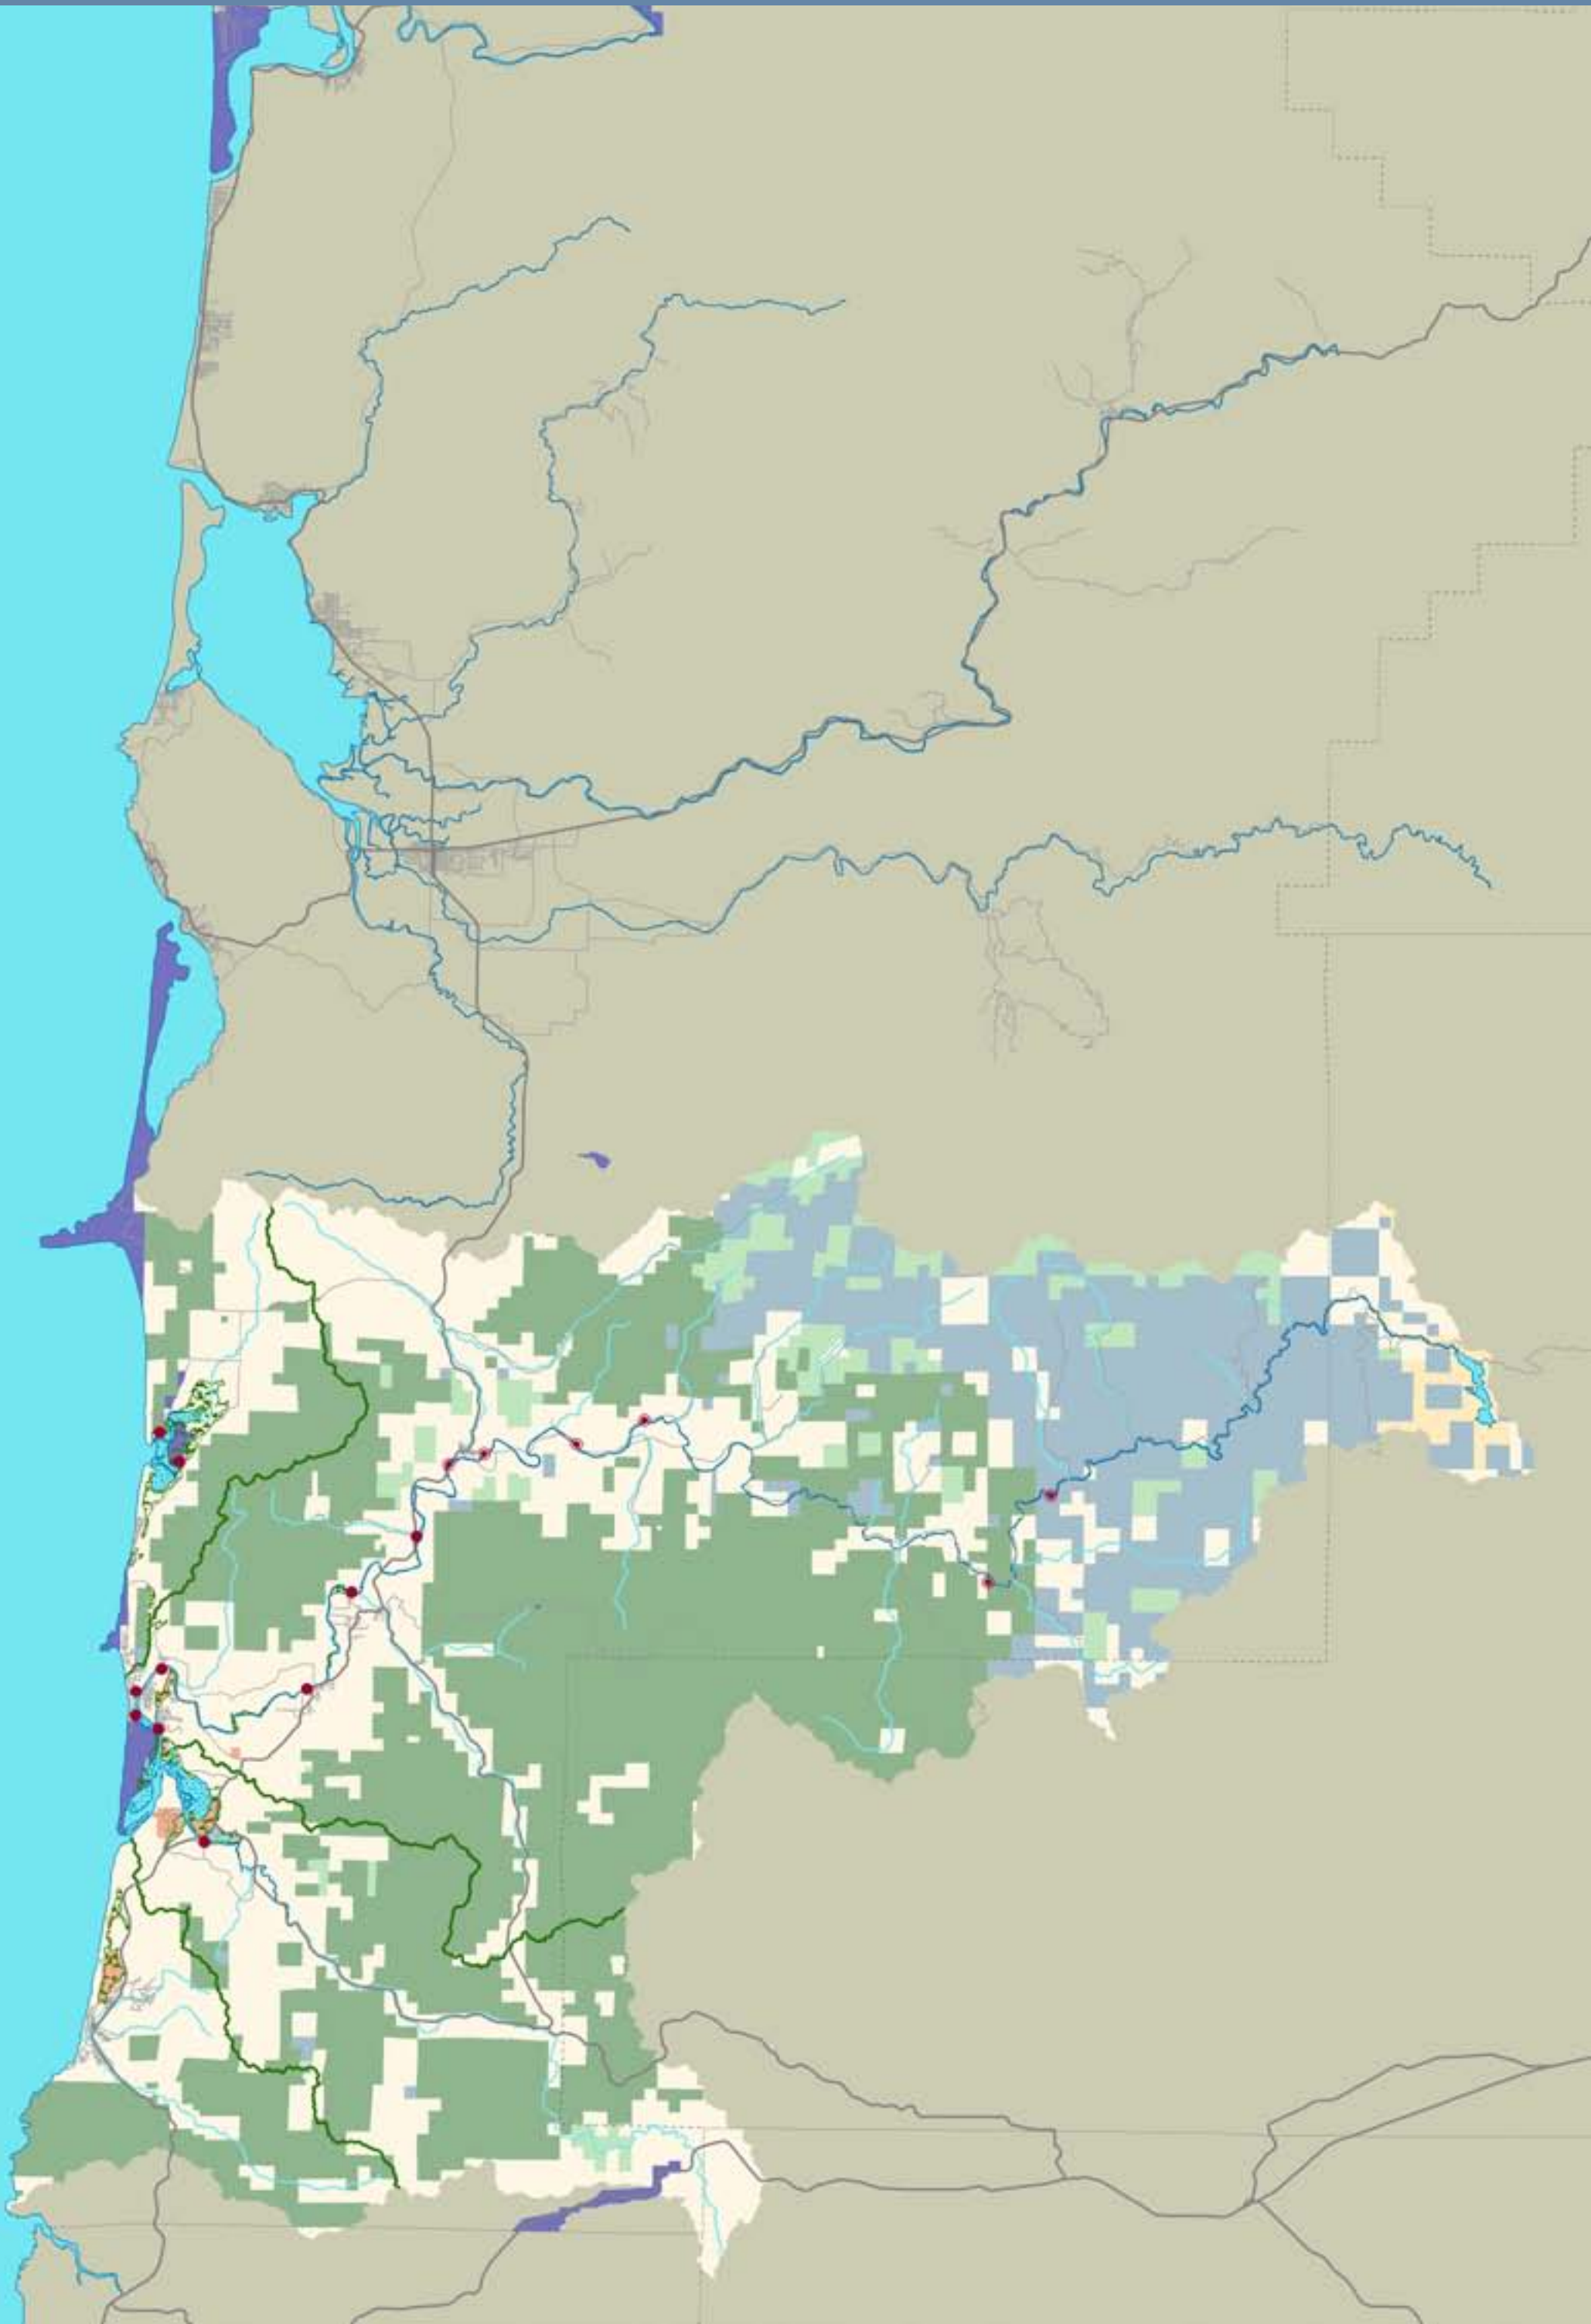

# The Nestucca, Sandlake, and Neskowin Watersheds

# Sandlake Estuary

# Lower Nestucca - Bixby to Woods

# Nestucca Rocky Bend to Farmer Creek